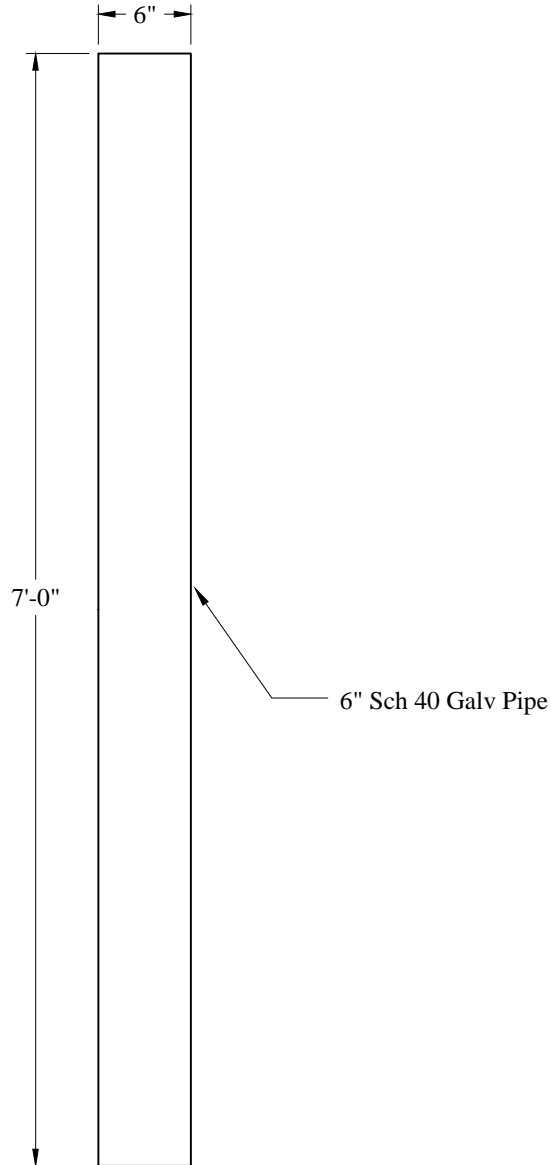

1-800-639-2199

Fax (603) 224-2927

Bollards\6in_Galv_Bollard_Pipe_Rev0

Phoenix Precast Products

Phoenix Precast Products

Decorative Polyethylene Sleeves Available

General Notes

1.) Est Weight: 135 Lbs

Phoenix
Precast
Products

6" Galvanized
Bollard Pipe

PN: STLPG-8in x 7ft

17May16_Rev0_etr

77 Regional Drive

Concord, NH 03301