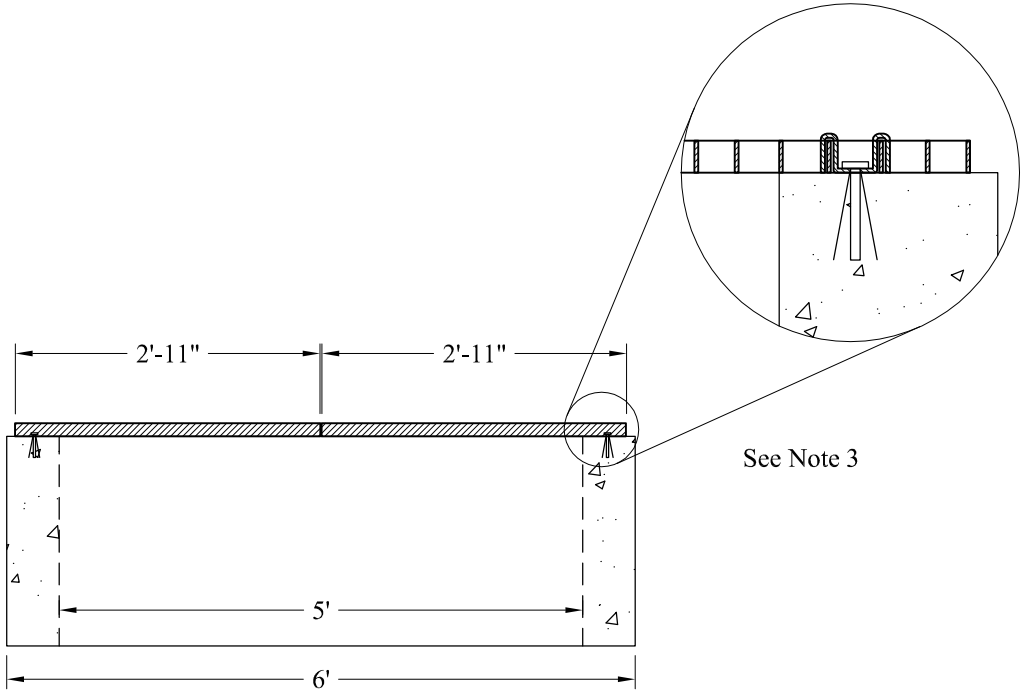

Grates\Round\5 Ft Dia\Flat Bar Top Grate (v)

Phoenix Precast Products

Phoenix Precast Products

General Notes

1. Materials: 19W4 1-1/2" x 3/16" Galvanized Forged Light Duty Steel Grating. Cut Edge is Trim Banded.
2. Finish: Galvanized
3. Fastening Method: Bolted with 3/8" Dia Stainless Steel Concrete Anchors & Stainless Steel Clips

**Phoenix
Precast
Products**

**Top Grate
5' Diameter
Flat Bar Grating**