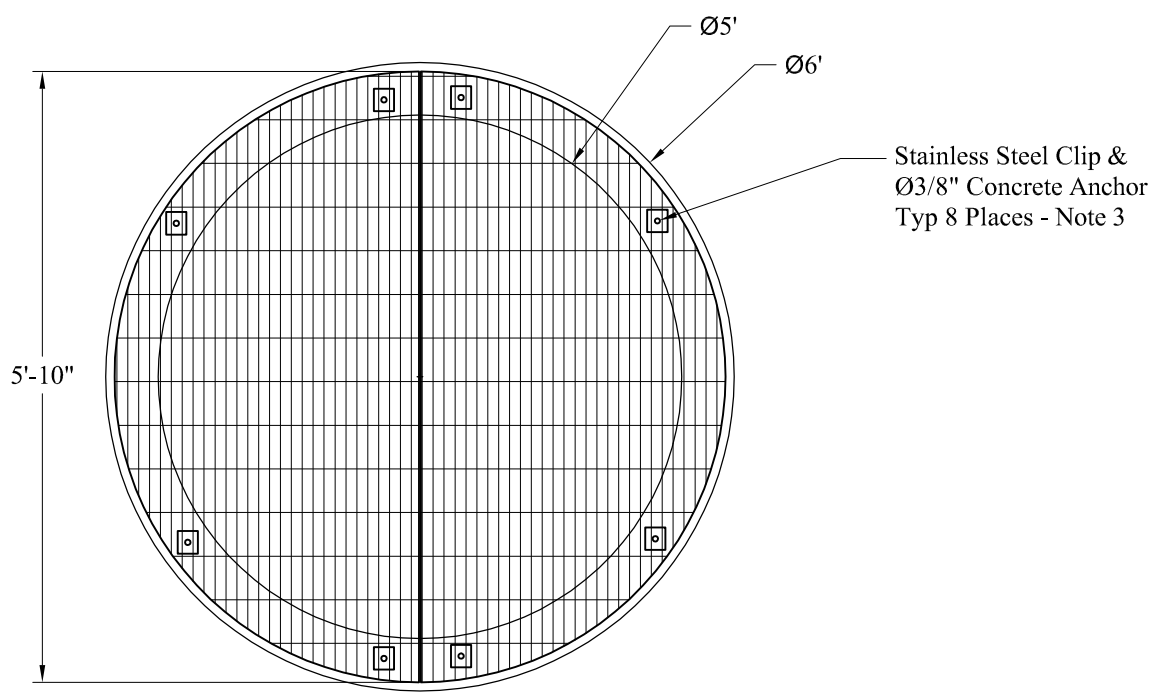

Grates\Round\5 Ft Dia\Flat Bar Top Grate (v)

Phoenix Precast Products

Phoenix Precast Products

General Notes

1. Materials: 19W4 1-1/2" x 3/16" Galvanized Forged Light Duty Steel Grating. Cut Edge is Trim Banded.
2. Finish: Galvanized
3. Fastening Method: Bolted with 3/8" Dia Stainless Steel Concrete Anchors & Stainless Steel Clips

**Phoenix
Precast
Products**

**Top Grate
5' Diameter
Flat Bar Grating**