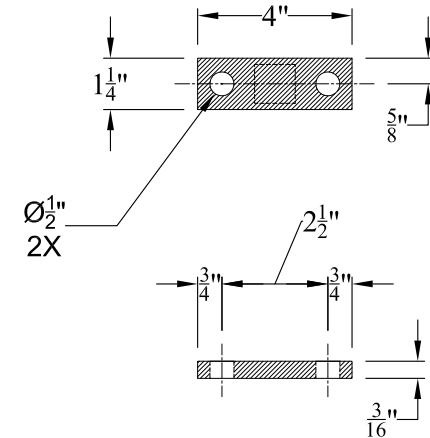

Railing Paint:
Black Enamel / Air Dry

7" Step Rise
12" Tread Depth
4' x 4' Landing

Anchor Base Plate
(NTS)

Shop Drawing

Phoenix Precast Products

Phoenix Precast Products