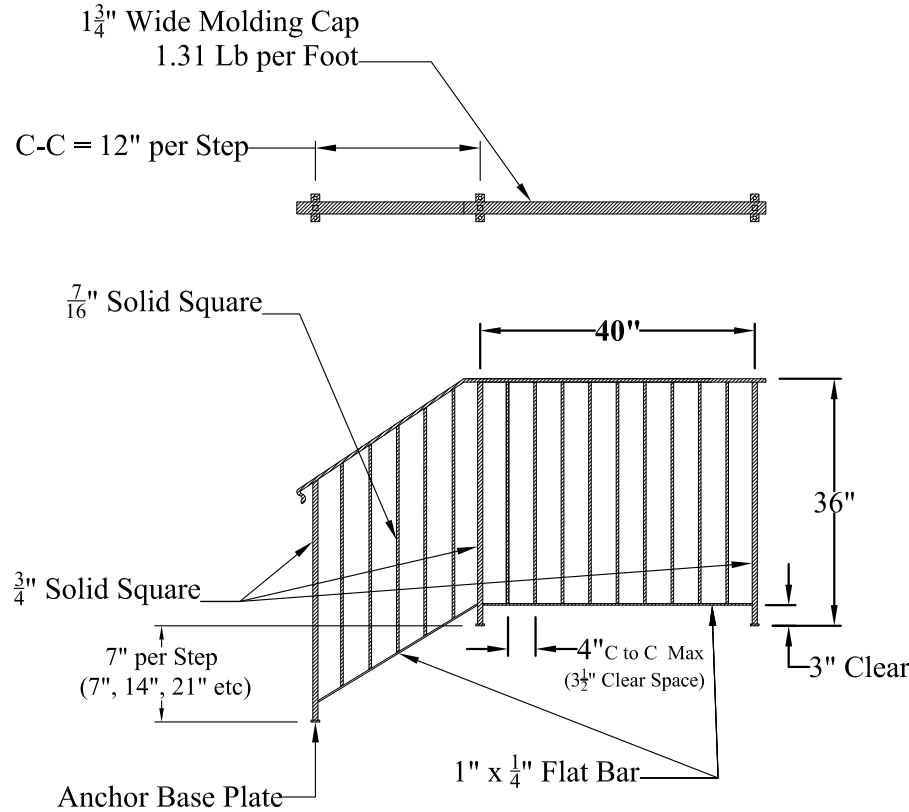

Railing Paint:
Black Enamel / Air Dry

7" Step Rise
12" Tread Depth
4' x 4' Landing

Anchor Base Plate
(NTS)

Shop Drawing

Phoenix Precast Products

Phoenix Precast Products