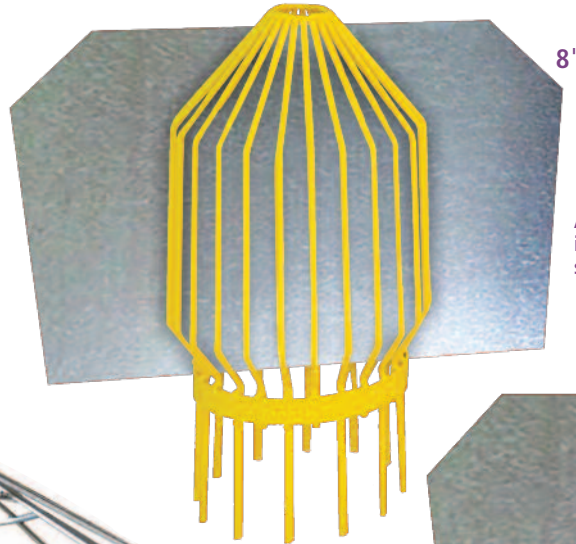

HEAVY DUTY BAR GUARDS

Keeps out the big chunks.

- Provides maximum flow rates while allowing small debris to pass.
- An excellent choice in any situation where a low-profile, high-capacity intake is required.
- Constructed of 1/4" steel rod on 4" and 6", 5/16" steel rod on 8", 3/8" steel rod on 10", and 1/2" steel rod on 12" through 36".
- Available in yellow or black powder coated finish.

*Special-sized Bar Guards to fit Hickenbottom Intakes (See page 23.)

ANTI-VORTEX PLATE & HARDWARE

Size	Item#
4"	701598
5"	701599
6"	701600
8"	701601
8"H	701602
10"	701603
10"H	701604
12"	701605
15"-12"H	701606
18"	701607
21"	701608
24"	701609
30"	701610
36"	701611

Anti-Vortex Plates designed to fit Standard Bar Guards.

ANTI-VORTEX PLATES & HARDWARE

- Installing an Anti-Vortex Bar Guard on your vertical intake pipe reduces swirling flow, decreases entrained air into pipe, and increases discharge efficiency.
- Galvanized anti-vortex plate runs through the center of the Standard Bar Guard.

8"

Anti-vortex plate shown installed in Standard Bar Guard. Bar Guard sold separately.

12"

30"

8"

TRASH RACK FOR CANOPY INLET

- Trash Racks are designed to help prevent floating and submerged debris from entering your drainage system while maintaining water flow.
- Available in a wide range of sizes and designs, fabricated from galvanized or powder-coated mild or stainless steel.
- Fit a variety of pipe types including concrete, metal, and plastic pipe.
- Bolts securely on the outside of your pipe (hardware included).
- Custom Trash Racks can be fabricated to meet project-specific requirements.
- Call for your free, no-obligation quote today!