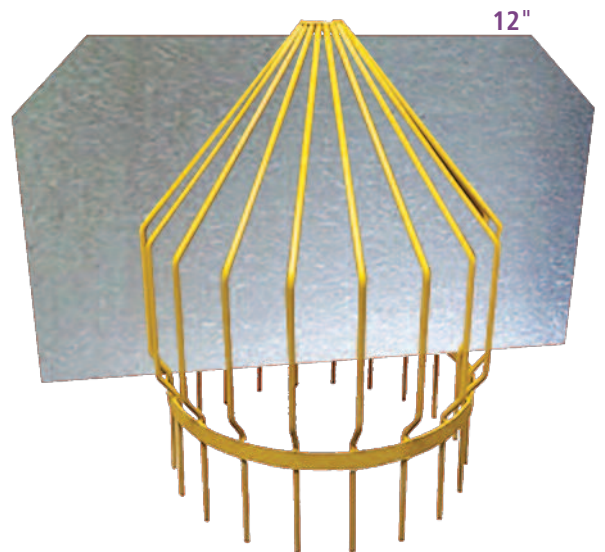

HEAVY DUTY BAR GUARDS

Keeps out the big chunks.

- Provides maximum flow rates while allowing small debris to pass.
- An excellent choice in any situation where a low-profile, high-capacity intake is required.
- Constructed of 1/4" steel rod on 4" and 6", 5/16" steel rod on 8", 3/8" steel rod on 10", and 1/2" steel rod on 12" through 36".
- Available in yellow or black powder coated finish.

*Special-sized Bar Guards to fit Hickenbottom Intakes (See page 23.)

ANTI-VORTEX PLATE & HARDWARE

Size	Item#
4"	701598
5"	701599
6"	701600
8"	701601
8"H	701602
10"	701603
10"H	701604
12"	701605
15"-12"H	701606
18"	701607
21"	701608
24"	701609
30"	701610
36"	701611

Anti-Vortex Plates designed to fit Standard Bar Guards.

ANTI-VORTEX PLATES & HARDWARE

- Installing an Anti-Vortex Bar Guard on your vertical intake pipe reduces swirling flow, decreases entrained air into pipe, and increases discharge efficiency.
- Galvanized anti-vortex plate runs through the center of the Standard Bar Guard.

8"

Anti-vortex plate shown installed in Standard Bar Guard. Bar Guard sold separately.

12"

30"

8"

TRASH RACK FOR CANOPY INLET

- Trash Racks are designed to help prevent floating and submerged debris from entering your drainage system while maintaining water flow.
- Available in a wide range of sizes and designs, fabricated from galvanized or powder-coated mild or stainless steel.
- Fit a variety of pipe types including concrete, metal, and plastic pipe.
- Bolts securely on the outside of your pipe (hardware included).
- Custom Trash Racks can be fabricated to meet project-specific requirements.
- Call for your free, no-obligation quote today!